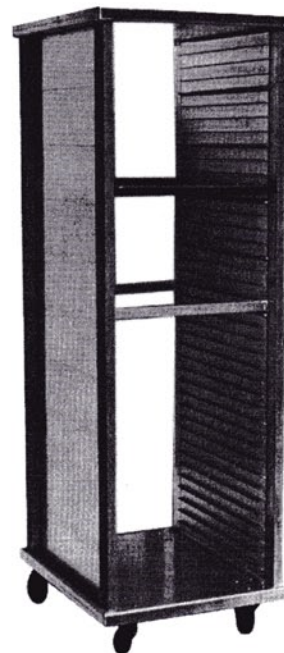

APSRR 4018

RENFRO
INDUSTRIES INC.®

102 Metro Drive
Terrell, Texas 75160
1 800 333 8419 Fax: 972 563 9663
www.renfroindustries.com