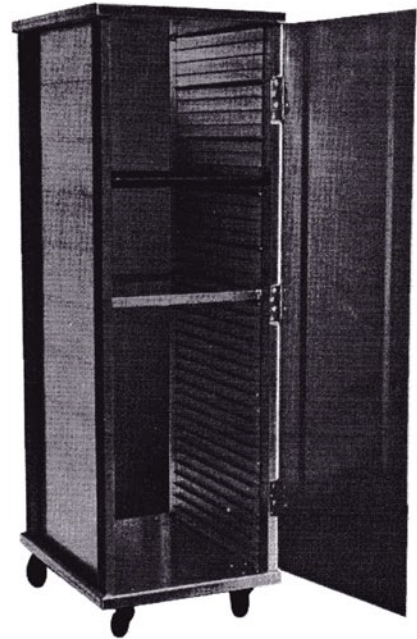

## Standard Features:

- Non insulated all purpose cabinet great for food delivery and storage.
- Solid side cabinet ideal for hotels.
- Cabinets available with open top and bottom.
- 270 degree hinged door with gravity latch, and card clip
- Model ECR (1" spacing) designed with non-tilt guides, keep pans from tilting when pulled forward. Tray spacing is 1" and 1 1/2" depending on model.
- Model ECHR comes with reinforced base, and center support, and heavy duty casters.