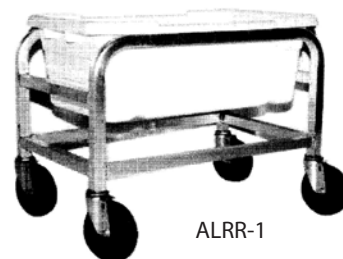

RENFRO
INDUSTRIES INC.®

102 Metro Drive
Terrell, Texas 75160
1 800 333 8419 Fax: 972 563 9663
www.renfroindustries.com