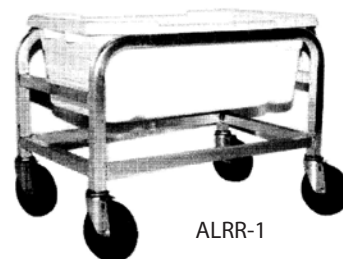

Platter / Lug Carts

Platter Carts:

Ships set up and ready for use.

Holds 10" x 30", 12" x 30", or 18" x 26" pans.

Stores and makes handling standard lugs easy.

Model APRR - constructed of all aluminum.

Model SSRR - constructed of all stainless steel.

Model	Size	Tray Size	Spacing
APRR-610	43" x 13" x 27"	10" x 30"	6"
APRR-1010	67" x 13" x 27"	"	6"
APRR-1210	67" x 13" x 27"	"	5"
APRR-612	43" x 15" x 27"	12" x 30"	6"
APRR-1012	67" x 15" x 27"	"	6"
APRR-1210	67" x 15" x 27"	"	5"
APRR-618	43" x 20" x 27"	18" x 30"	6"
APRR-1018	67" x 20" x 27"	"	6"
APRR-1218	67" x 20" x 27"	"	6"

Lug Carts

For use in meat rooms and produce areas. Easily transports all types of products.

Model ALRR - constructed of all aluminum.

Model SLRR - constructed of all stainless.

Model		Size	Capacity
Aluminum	Stainless		
ALRR-1	SLRR-1	16" x 25" x 19"	One Lug
ALRR-1H	SLRR-1H	16" x 25" x 32"	One Lug W/ Handle
ALRR-2	SLRR-2	16" x 25" x 33"	Two Lugs
ALRR-3	SLRR-3	16" x 27" x 41"	Three Lugs
ALRR-4	SLRR-4	16" x 27" x 51"	Four Lugs
ALRR-6	SLRR-6	16" x 27" x 71"	Six Lugs
ALURR-7	SLURR-7	16" x 27" x 71"	Seven Lugs / Platter

102 Metro Drive
Terrell, Texas 75160
1 800 333 8419 Fax: 972 563 9663
www.renfroindustries.com